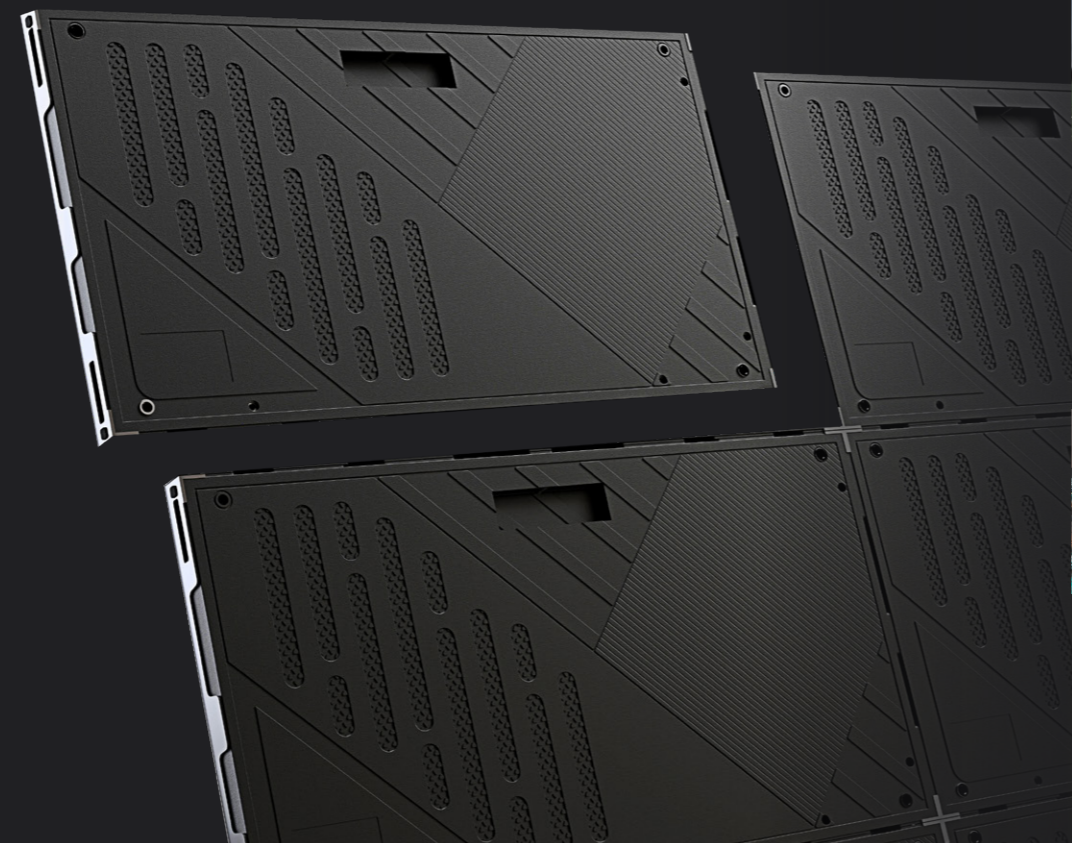

Dual
backup

Ultra broad
perspective

Silent
operation

High
grayscale

cabinet size

Weight only :
4.5kg

27.5mm

600mm

Case

Wide color gamut+HDR

High color coverage, precise reproduction of natural colors, making the picture more realistic. HDR can reproduce the high peak of high dynamic range imaging and display more details;

Seamless splicing

CNC high-precision die-casting aluminum box (Box flatness $\leq 0.1\text{mm}$)
Screwless design for faster and more secure installation
Super silent fanless design

High refresh rate

High refresh rate