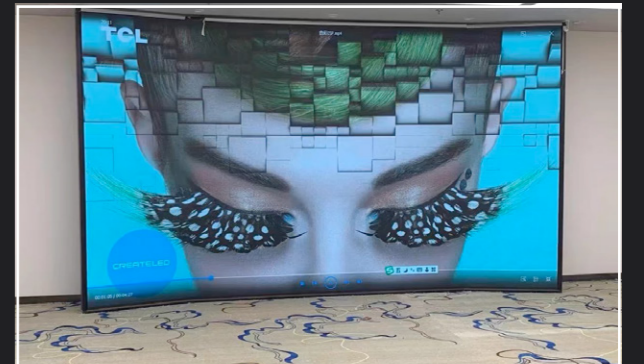

2K/4K/8K/16K Large Screen Experience, Enjoy High Definition

Installation method

- Wall mounted/embedded installation/lifting
- Floor mounted/curved mounted

Wall mounted installation, inlaid installation, lifting, floor mounted installation, curved installation

Case

Wide color gamut+HDR

High color coverage, precise reproduction of natural colors, making the picture more realistic. HDR can reproduce the high peak of high dynamic range imaging and display more details;