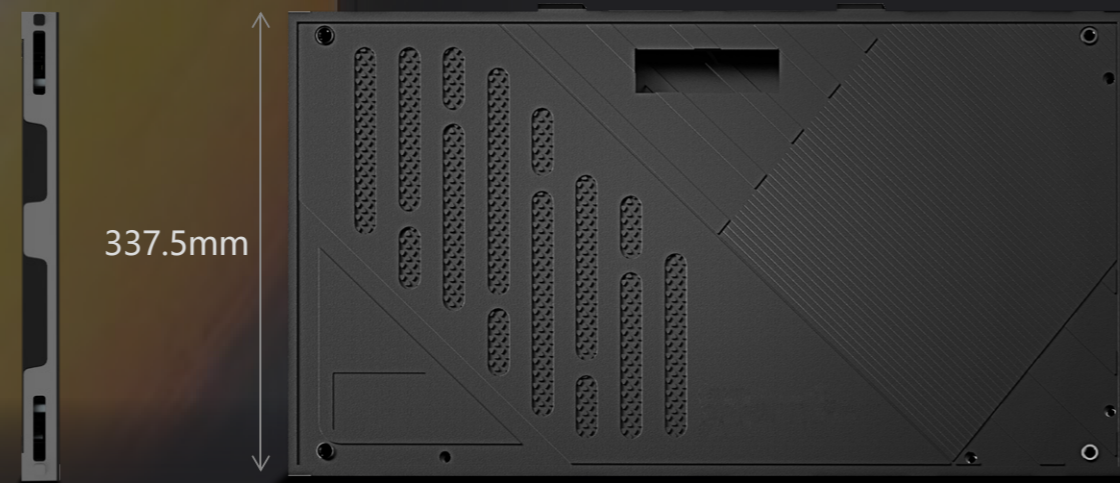

High definition
and delicate

High
refresh rate

Front installation
Pre maintenance

express
setup

Dual
backup

Ultra broad
perspective

Silent
operation

High
grayscale

cabinet size

Weight only :
4.5kg

27.5mm

600mm

337.5mm