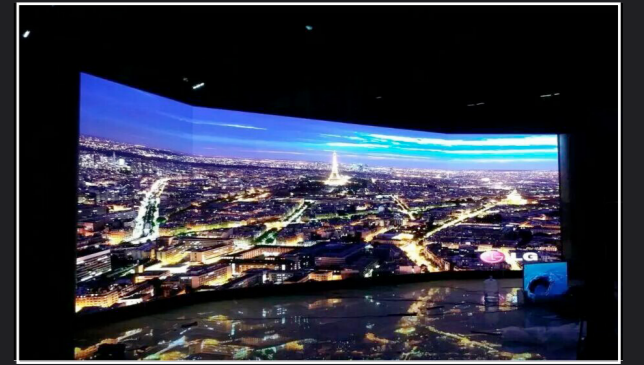

Case

Wide color gamut+HDR

High color coverage, precise reproduction of natural colors, making the picture more realistic. HDR can reproduce the high peak of high dynamic range imaging and display more details;