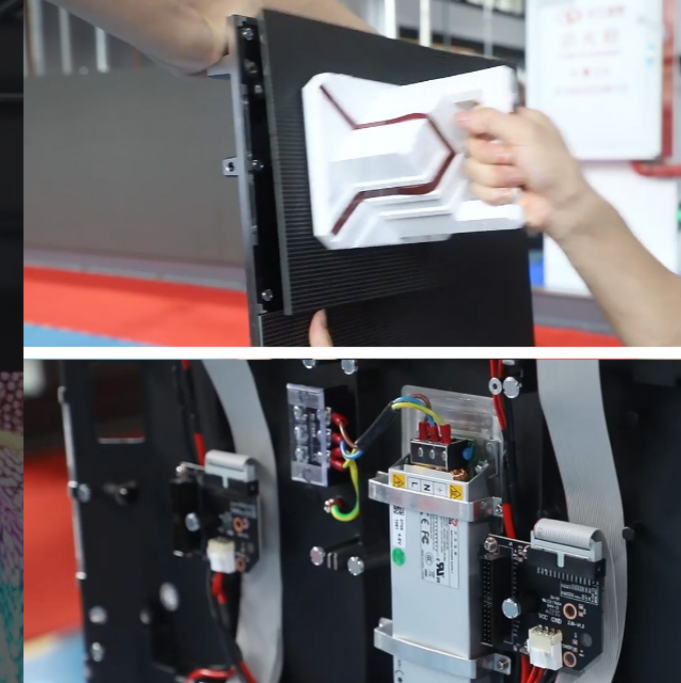

Easy Maintenance

Modules and the remained parts are front accessible