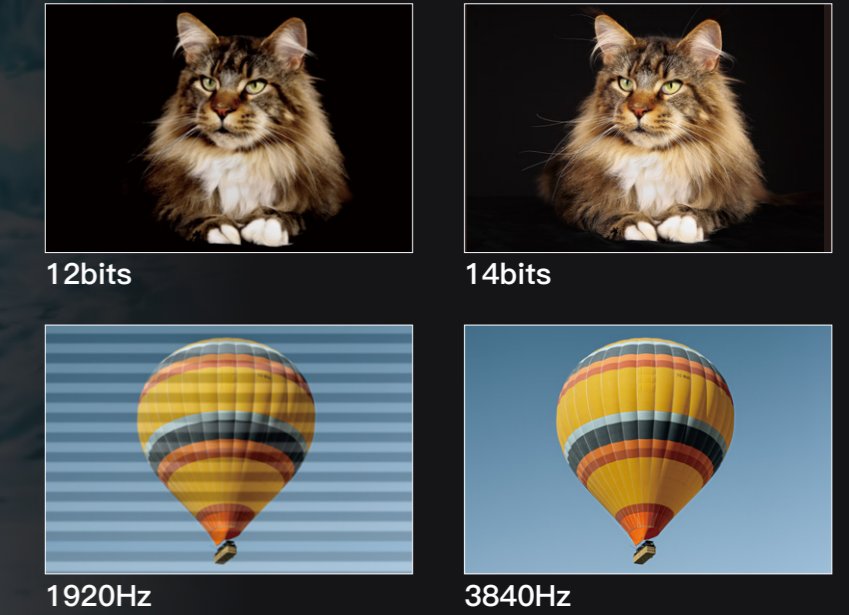

Tetris

One of the most powerful and flexible indoor LED display

Dimensions

When Super Flexibility Meets the Best Cost

Super Flexibility to Meet Screen Size

Tetris is able to fit width & height of the wall separately by times of 250mm

Fine Visuals

The tetris is able to perform a refresh rate of 3840Hz and a grayscale of 14 bits.

Brief Specs

Pixel Pitch (mm)	1.56	1.89	2.6	2.9	3.9	4.8
LED Configuration	SMD1212	SMD1515	SMD2020	SMD2020	SMD2020	SMD2020
Pixel Density (pixels/m ²)	409,600	278,784	147,456	112,896	65,536	43,264
Brightness (cd/m ²)	600-800	600-800	800-1000	800-1000	800-1000	800-1000
Module Size (W x H mm)	250x250	250x250	250x250	250x250	250x250	250x250
Resolution	160x160	132x132	96x96	84x84	64x64	52x52
Panel Size (W x H mm)	250X	250X	250X	250X	250X	250X
Panel Weight (kg/m ²)	≥19kg	≥19kg	≥19kg	≥19kg	≥19kg	≥19kg
Cabinet Material	Aluminum	Aluminum	Aluminum	Aluminum	Aluminum	Aluminum
Power Consum. (w/m ²)	420/140	420/140	420/140	420/140	420/140	420/140
Refresh Rate	3840Hz	3840Hz	3840Hz	3840Hz	3840Hz	3840Hz
Gray Scale	14bits	14bits	14bits	14bits	14bits	14bits

Making a Seamless Wall

Tetris allows each module to be adjusted slightly left, right, up or down, to have a seamless joint between modules.

Shenzhen iDisplay Technology Co.,Ltd.

Add: 3rd Floor,5th Building, FLT industrial park, Longhua, Shenzhen, China
 Factory: 5th Building, No.6 of Xinhua Avenue, Chengjiang, Zhongkai, Huizhou, China
 Tel phone: 86-755-85280348
 E-mail: hello@idisplayled.com
 www.idisplayled.com

Bracket Free

Tetris can be directly mounted against wall when the wall is smooth and flat and screen size is not big, less than 20m² for example.

Lightweight 19 kg/m²

44 mm

High Strength

The chassis has been tested to a breaking point of 3 tons, using a safety factor of 10, 30m of Tetris (without extra bracket) can be safely hung vertically and seamlessly.