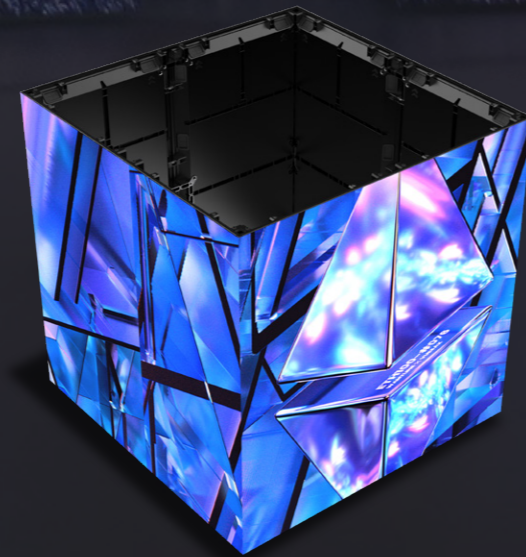

Tetris

One of the most powerful and flexible indoor LED display

Dimensions

When Super Flexibility Meets the Best Cost

Super Flexibility to Meet Screen Size

Tetris is able to fit width & height of the wall separately by times of 250mm

Making a Seamless Wall

Tetris allows each module to be adjusted slightly left, right, up or down, to have a seamless joint between modules.

Shenzhen iDisplay Technology Co.,Ltd.

Add: 3rd Floor,5th Building, FLT industrial park, Longhua, Shenzhen, China
 Factory: 5th Building, No.6 of Xinhua Avenue, Chengjiang, Zhongkai, Huizhou, China
 Tel phone: 86-755-85280348
 E-mail: hello@idisplayled.com
 www.idisplayled.com

Bracket Free

Tetris can be directly mounted against wall when the wall is smooth and flat and screen size is not big, less than 20m² for example.

Lightweight 19 kg/m²

44 mm

High Strength

The chassis has been tested to a breaking point of 3 tons, using a safety factor of 10, 30m of Tetris (without extra bracket) can be safely hung vertically and seamlessly.

More...

Concave & Convex

90° & cubic
(Min: 250x250mm)

Powerful capability

Its chassis with same internal composition for all available pitches. All parts including module, power supply, receiving card, hub, cables etc. are interchangeable, which eases the stockings on finished panels. Such feature will save cost when users upgrade or retrofit the screen, what it needs is to change the modules and the cost will be around 30% of the total.