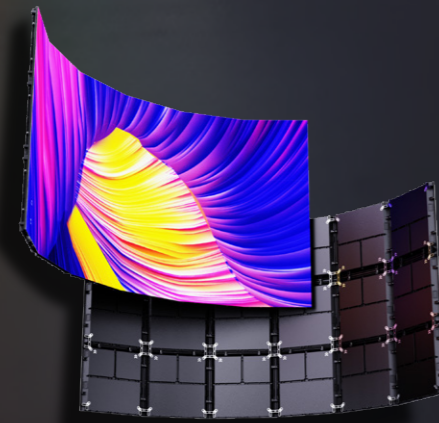

More...

Concave & Convex