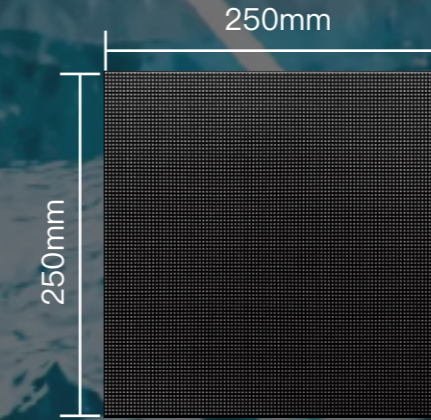

Tetris

One of the most powerful and flexible indoor LED display

Dimensions

When Super Flexibility Meets the Best Cost

Super Flexibility to Meet Screen Size

Tetris is able to fit width & height of the wall separately by times of 250mm

Fine Visuals

The tetris is able to perform a refresh rate of 3840Hz and a grayscale of 14 bits.

Brief Specs

Pixel Pitch (mm)	1.56	1.89	2.6	2.9	3.9	4.8
LED Configuration	SMD1212	SMD1515	SMD2020	SMD2020	SMD2020	SMD2020
Pixel Density (pixels/m ²)	409,600	278,784	147,456	112,896	65,536	43,264
Brightness (cd/m ²)	600-800	600-800	800-1000	800-1000	800-1000	800-1000
Module Size (W x H mm)	250x250	250x250	250x250	250x250	250x250	250x250
Resolution	160x160	132x132	96x96	84x84	64x64	52x52
Panel Size (W x H mm)	250X	250X	250X	250X	250X	250X
Panel Weight (kg/m ²)	≥19kg	≥19kg	≥19kg	≥19kg	≥19kg	≥19kg
Cabinet Material	Aluminum	Aluminum	Aluminum	Aluminum	Aluminum	Aluminum
Power Consum. (w/m ²)	420/140	420/140	420/140	420/140	420/140	420/140
Refresh Rate	3840Hz	3840Hz	3840Hz	3840Hz	3840Hz	3840Hz
Gray Scale	14bits	14bits	14bits	14bits	14bits	14bits

Making a Seamless Wall

Tetris allows each module to be adjusted slightly left, right, up or down, to have a seamless joint between modules.

Shenzhen iDisplay Technology Co.,Ltd.

Add: 3rd Floor,5th Building, FLT industrial park, Longhua, Shenzhen, China
 Factory: 5th Building, No.6 of Xinhua Avenue, Chengjiang, Zhongkai, Huizhou, China
 Tel phone: 86-755-85280348
 E-mail: hello@idisplayled.com
 www.idisplayled.com

Bracket Free

Tetris can be directly mounted against wall when the wall is smooth and flat and screen size is not big, less than 20m² for example.

Lightweight 19 kg/m²

44 mm

High Strength

The chassis has been tested to a breaking point of 3 tons, using a safety factor of 10, 30m of Tetris (without extra bracket) can be safely hung vertically and seamlessly.