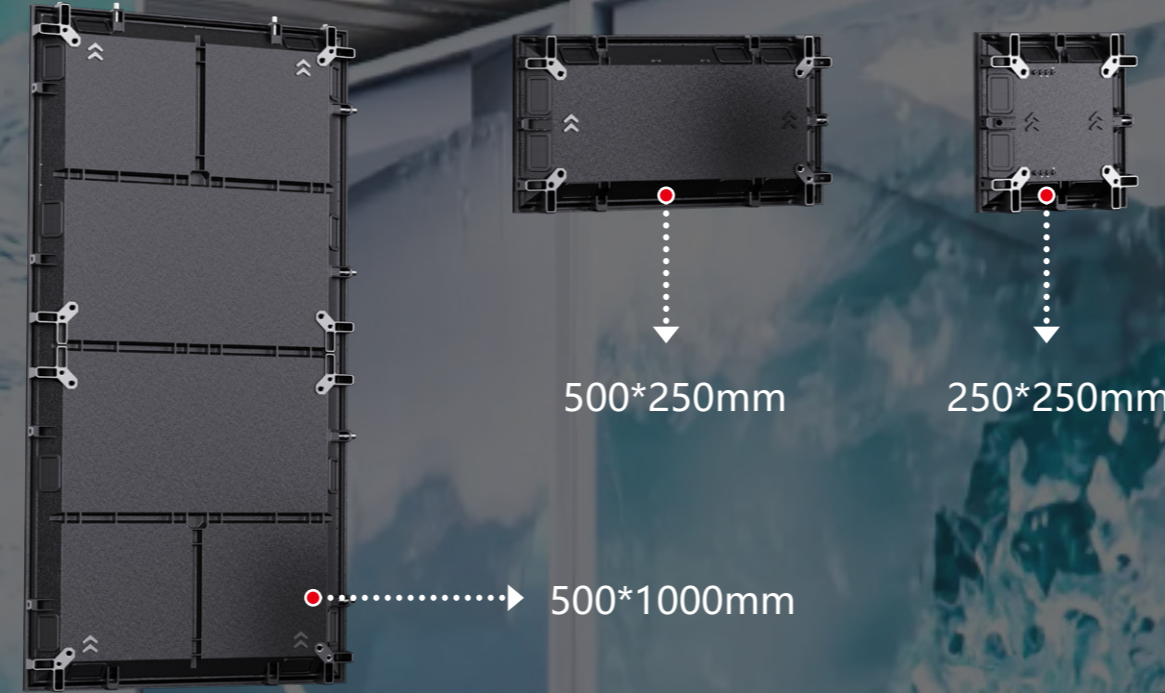

Tetris

One of the most powerful and flexible indoor LED display

Dimensions

When Super Flexibility Meets the Best Cost

Super Flexibility to Meet Screen Size

Tetris is able to fit width & height of the wall separately by times of 250mm

Making a Seamless Wall

Tetris allows each module to be adjusted slightly left, right, up or down, to have a seamless joint between modules.

Shenzhen iDisplay Technology Co.,Ltd.

Add: 3rd Floor,5th Building, FLT industrial park, Longhua, Shenzhen, China
 Factory: 5th Building, No.6 of Xinhua Avenue, Chengjiang, Zhongkai, Huizhou, China
 Tel phone: 86-755-85280348
 E-mail: hello@idisplayled.com
 www.idisplayled.com

Bracket Free

Tetris can be directly mounted against wall when the wall is smooth and flat and screen size is not big, less than 20m² for example.

Lightweight 19 kg/m²

44 mm

High Strength

The chassis has been tested to a breaking point of 3 tons, using a safety factor of 10, 30m of Tetris (without extra bracket) can be safely hung vertically and seamlessly.

More...

Concave & Convex

90° & cubic
(Min: 250x250mm)

Powerful capability

Its chassis with same internal composition for all available pitches. All parts including module, power supply, receiving card, hub, cables etc. are interchangeable, which eases the stockings on finished panels. Such feature will save cost when users upgrade or retrofit the screen, what it needs is to change the modules and the cost will be around 30% of the total.