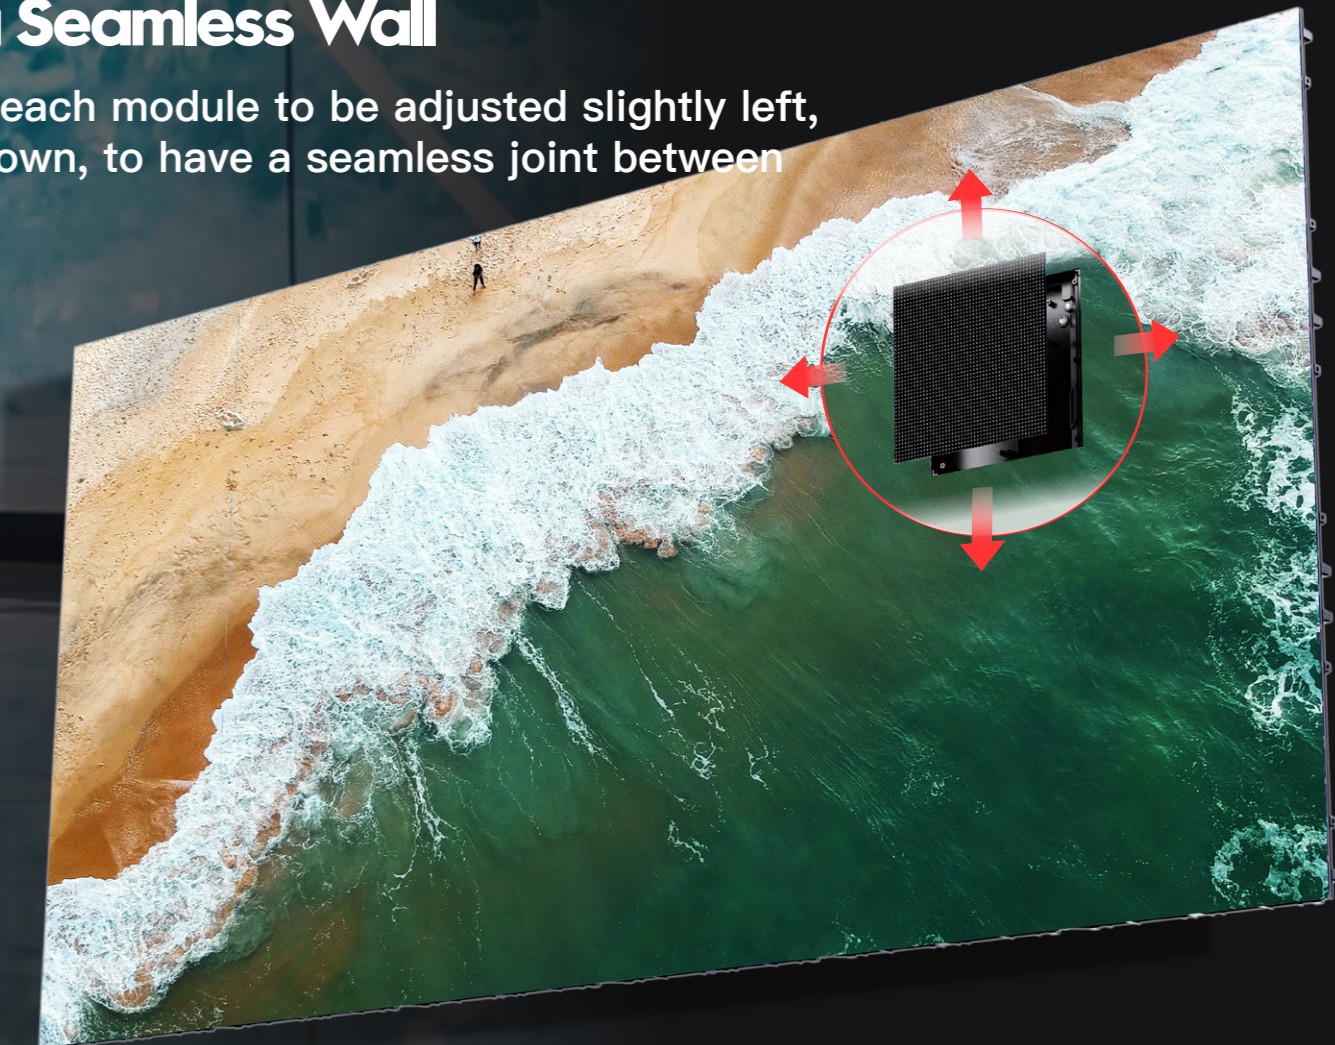

Tetris

One of the most powerful and flexible indoor LED display

Dimensions

When Super Flexibility Meets the Best Cost

Super Flexibility to Meet Screen Size

Tetris is able to fit width & height of the wall separately by times of 250mm

Making a Seamless Wall

Tetris allows each module to be adjusted slightly left, right, up or down, to have a seamless joint between modules.

Shenzhen iDisplay Technology Co.,Ltd.

Add: 3rd Floor,5th Building, FLT industrial park, Longhua, Shenzhen, China
 Factory: 5th Building, No.6 of Xinhua Avenue, Chengjiang, Zhongkai, Huizhou, China
 Tel phone: 86-755-85280348
 E-mail: hello@idisplayled.com
 www.idisplayled.com

Bracket Free

Tetris can be directly mounted against wall when the wall is smooth and flat and screen size is not big, less than 20m² for example.

Lightweight 19 kg/m²

44 mm

High Strength

The chassis has been tested to a breaking point of 3 tons, using a safety factor of 10, 30m of Tetris (without extra bracket) can be safely hung vertically and seamlessly.