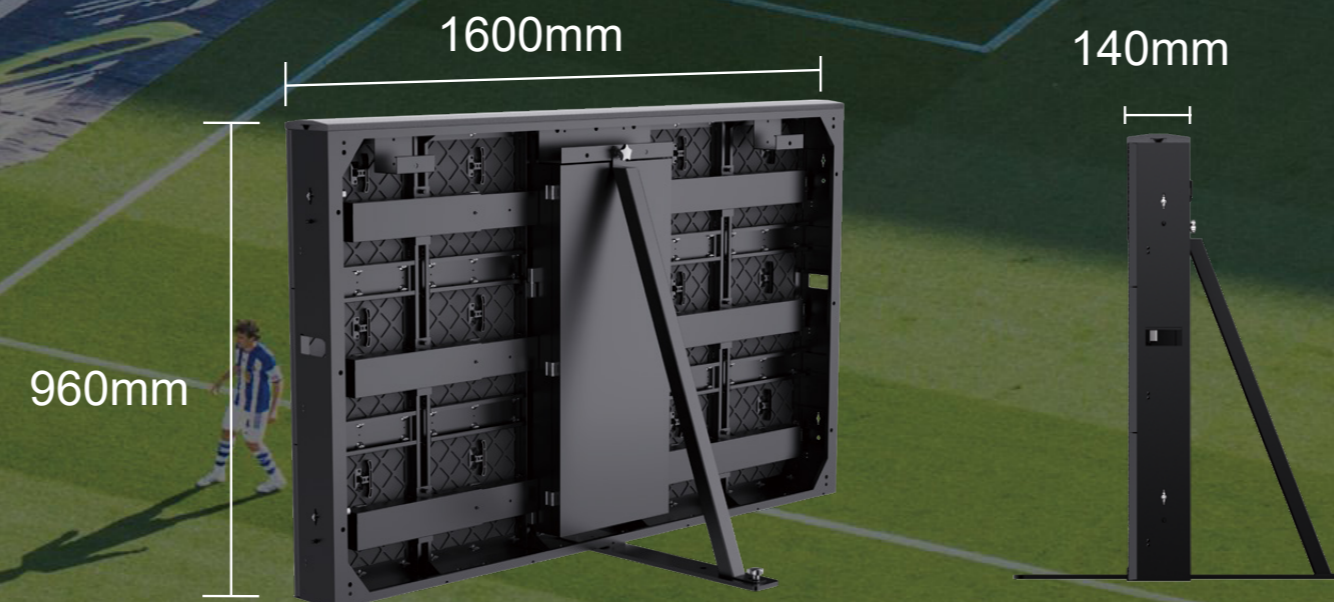

### Specs

ITEM	SPP-6	SPP-8	SPP-10
LED	SMD2727	SMD2727	SMD3535
Pixel Pitch (mm)	6.67	8	10
Module Resolution	48x48	40x40	32x32
Module Size (WxH mm)	320x320	320x320	320x320
Module Quantity (WxH)	5x3	5x3	5x3
Cabinet Resolution	240x144	200x120	160x96
Cabinet Size (WxH mm)	1600x960	1600x960	1600x960
Cabinet	Sheet Aluminum	Sheet Aluminum	Sheet Aluminum
Weight (kg/m <sup>2</sup> )	37	37	37
Ingress Protection	IP65/IP54	IP65/IP54	IP65/IP54
Refresh Rate (Hz)	7,680-15,360	7,680-15,360	7,680-15,360
Brightness (nit)	6,000-10,000	6,000-10,000	6,000-10,000
View Angle (H./V.)	120°/ 106°	120°/ 106°	120°/ 106°
Contrast Ratio	8,000:1	9,000:1	10,000:1
Power Consumption (W/m <sup>2</sup> )	600/200	600/200	600/200

### Dimensions

### Ease Box

Super efficient for containing, transportation & warehousing

holding topper, plastic

alignment PE foam

each carries 6 panels (9.6m)

plastic package, foldable

alignment board, plywood

holding bottom, plastic

## Big Viewing Angle

45°  
61°