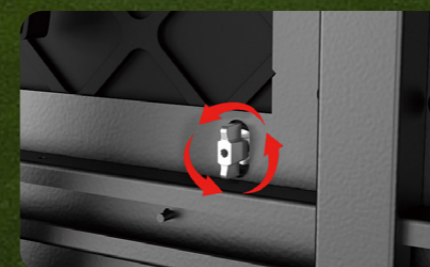

## Rear Maintenance

panel latch

bracket & feet

module latch

for carrying

1. 1/4 turn 6 latches

2. pull out the module